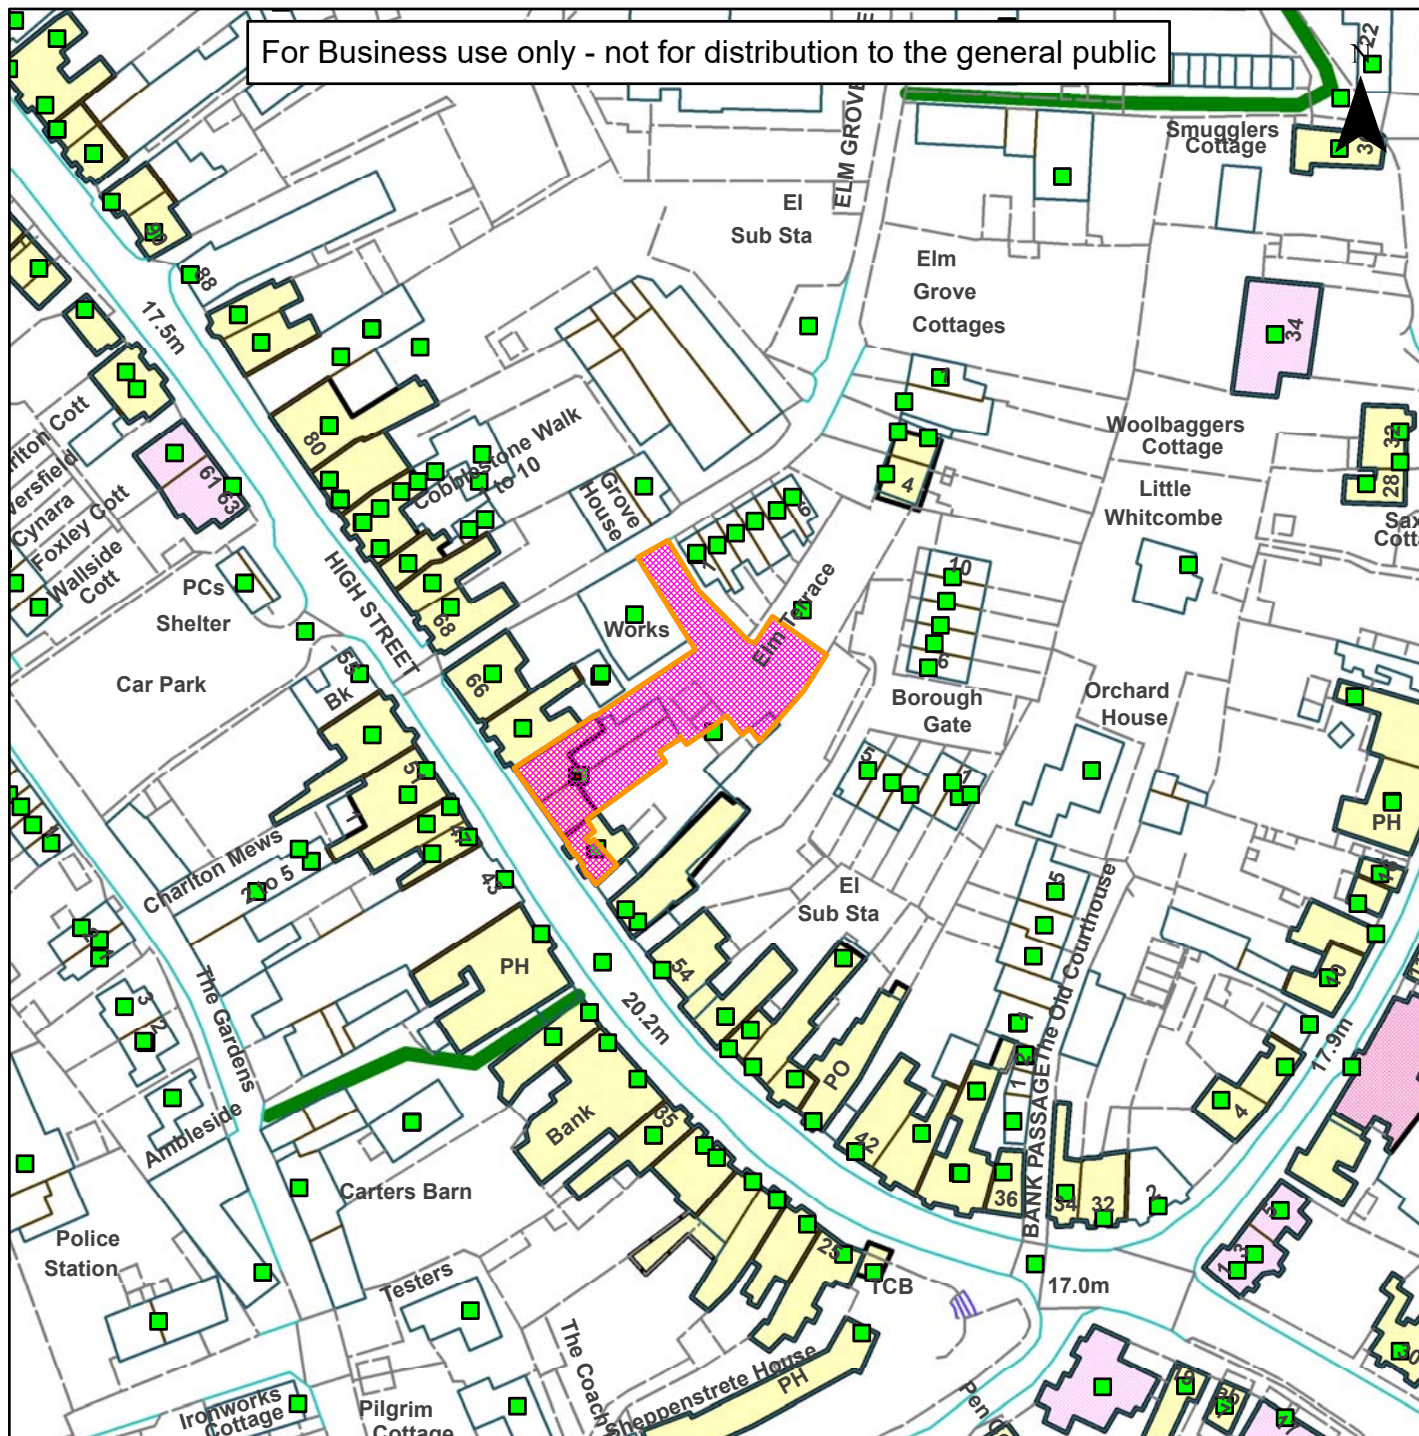

Not Set

For Business use only - not for distribution to the general public

Scale: 1:1,250

Reproduced from the Ordnance Survey map with permission of the Controller of Her Majesty's Stationery Office © Crown Copyright 2012.

Unauthorised reproduction infringes Crown Copyright and may lead to prosecution or civil proceedings.

Organisation	Horsham District Council
Department	
Comments	Not Set
Date	06/09/2018
MSA Number	100023865